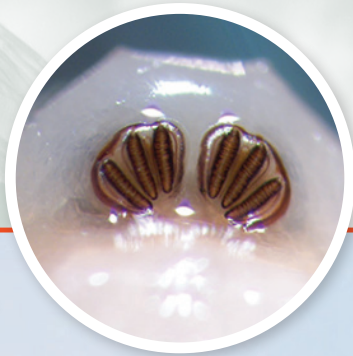

Identifying New World Screwworm

New World Screwworm is a devastating pest that can affect livestock, pets, wildlife, occasionally birds, and in rare cases, people. Adult screwworm flies are about the size of a common housefly (or slightly larger).¹

Screwworm larvae (maggots) burrow into a wound, feeding as they go like a screw driving into wood. The maggots cause extensive damage by tearing at the hosts' tissue with sharp mouth hooks. The wound becomes deeper and larger as more maggots hatch and feed on living tissue.¹

What to look for?

- Look for the following signs in livestock or any warm-blooded animals²:
 - Irritated behavior
 - Head shaking
 - The smell of decay
 - Presence of maggots in a wound
- Egg masses may be around or in the wound; larvae may be visible by the third day of infestation.³
- Because they feed on live flesh, NWS maggots may burrow deep into wounds or openings, while other species of maggots may appear around the outer surface of the wound.³
- Screwworm infestations are very painful. Animals may become depressed, stop eating and separate themselves from other animals or people.³