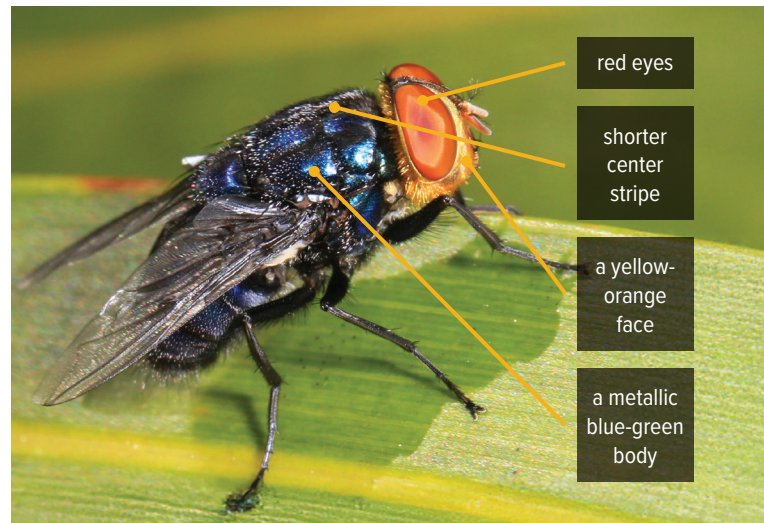

Identifying New World Screwworm

New World Screwworm is a devastating pest that can affect livestock, pets, wildlife, occasionally birds, and in rare cases, people. Adult screwworm flies are about the size of a common housefly (or slightly larger).¹

Screwworm larvae (maggots) burrow into a wound, feeding as they go like a screw driving into wood. The maggots cause extensive damage by tearing at the hosts' tissue with sharp mouth hooks. The wound becomes deeper and larger as more maggots hatch and feed on living tissue.¹

What to look for?

- Look for the following signs in livestock or any warm-blooded animals²:
 - Irritated behavior
 - Head shaking
 - The smell of decay
 - Presence of maggots in a wound
- Egg masses may be around or in the wound; larvae may be visible by the third day of infestation.³
- Because they feed on live flesh, NWS maggots may burrow deep into wounds or openings, while other species of maggots may appear around the outer surface of the wound.³
- Screwworm infestations are very painful. Animals may become depressed, stop eating and separate themselves from other animals or people.³