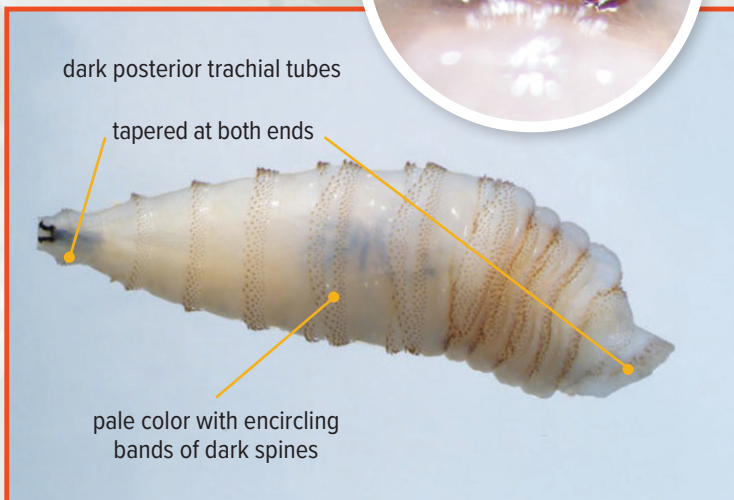

Identifying New World Screwworm

New World Screwworm is a devastating pest that can affect livestock, pets, wildlife, occasionally birds, and in rare cases, people. Adult screwworm flies are about the size of a common housefly (or slightly larger).¹

Screwworm larvae (maggots) burrow into a wound, feeding as they go like a screw driving into wood. The maggots cause extensive damage by tearing at the hosts' tissue with sharp mouth hooks. The wound becomes deeper and larger as more maggots hatch and feed on living tissue.¹

What to look for?

- Look for the following signs in livestock or any warm-blooded animals²:
 - Irritated behavior
 - Head shaking
 - The smell of decay
 - Presence of maggots in a wound
- Egg masses may be around or in the wound; larvae may be visible by the third day of infestation.³
- Because they feed on live flesh, NWS maggots may burrow deep into wounds or openings, while other species of maggots may appear around the outer surface of the wound.³
- Screwworm infestations are very painful. Animals may become depressed, stop eating and separate themselves from other animals or people.³